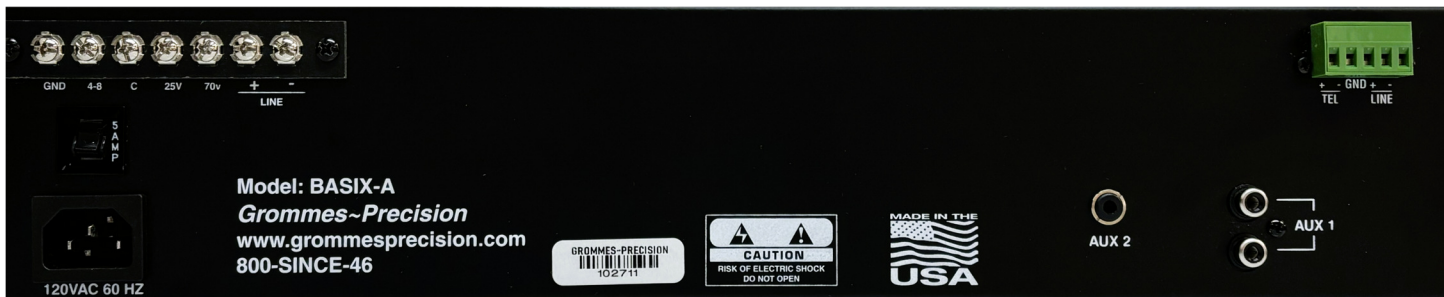

Grommes~Precision Precision Electronics

Grommes~Precision

847-599-1799 · 800-SINCE-46 · FAX: 847-599-6178

1331 Estes Ave. · Gurnee, IL 60031 · USA

www.grommesprecision.com

Grommes~Precision

Grommes~Precision is an American manufacturer of original, custom, and private labeled audio/electronic equipment for use in commercial, consumer, and industrial applications since 1946.