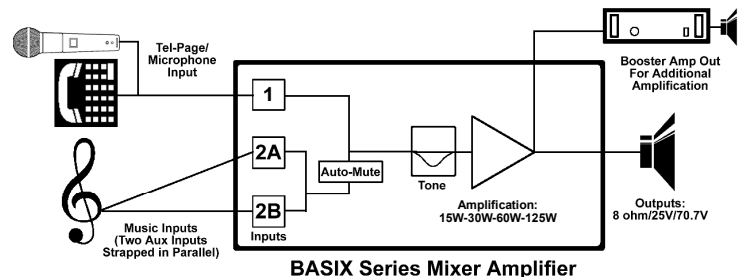

Grommes~Precision

Grommes~Precision

847-599-1799 · 800-SINCE-46 · FAX: 847-599-6178

1331 Estes Ave. · Gurnee, IL 60031 · USA

www.grommesprecision.com